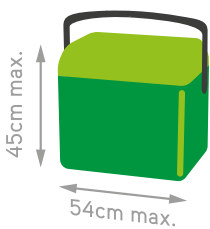

BEAT THE TRAFFIC

OR

TAKE THE BUS

and leave the car at home

CAR POOL

with your mates

PERMITTED ITEMS

Cabin-sized esky or cooler bag up to 26L in size