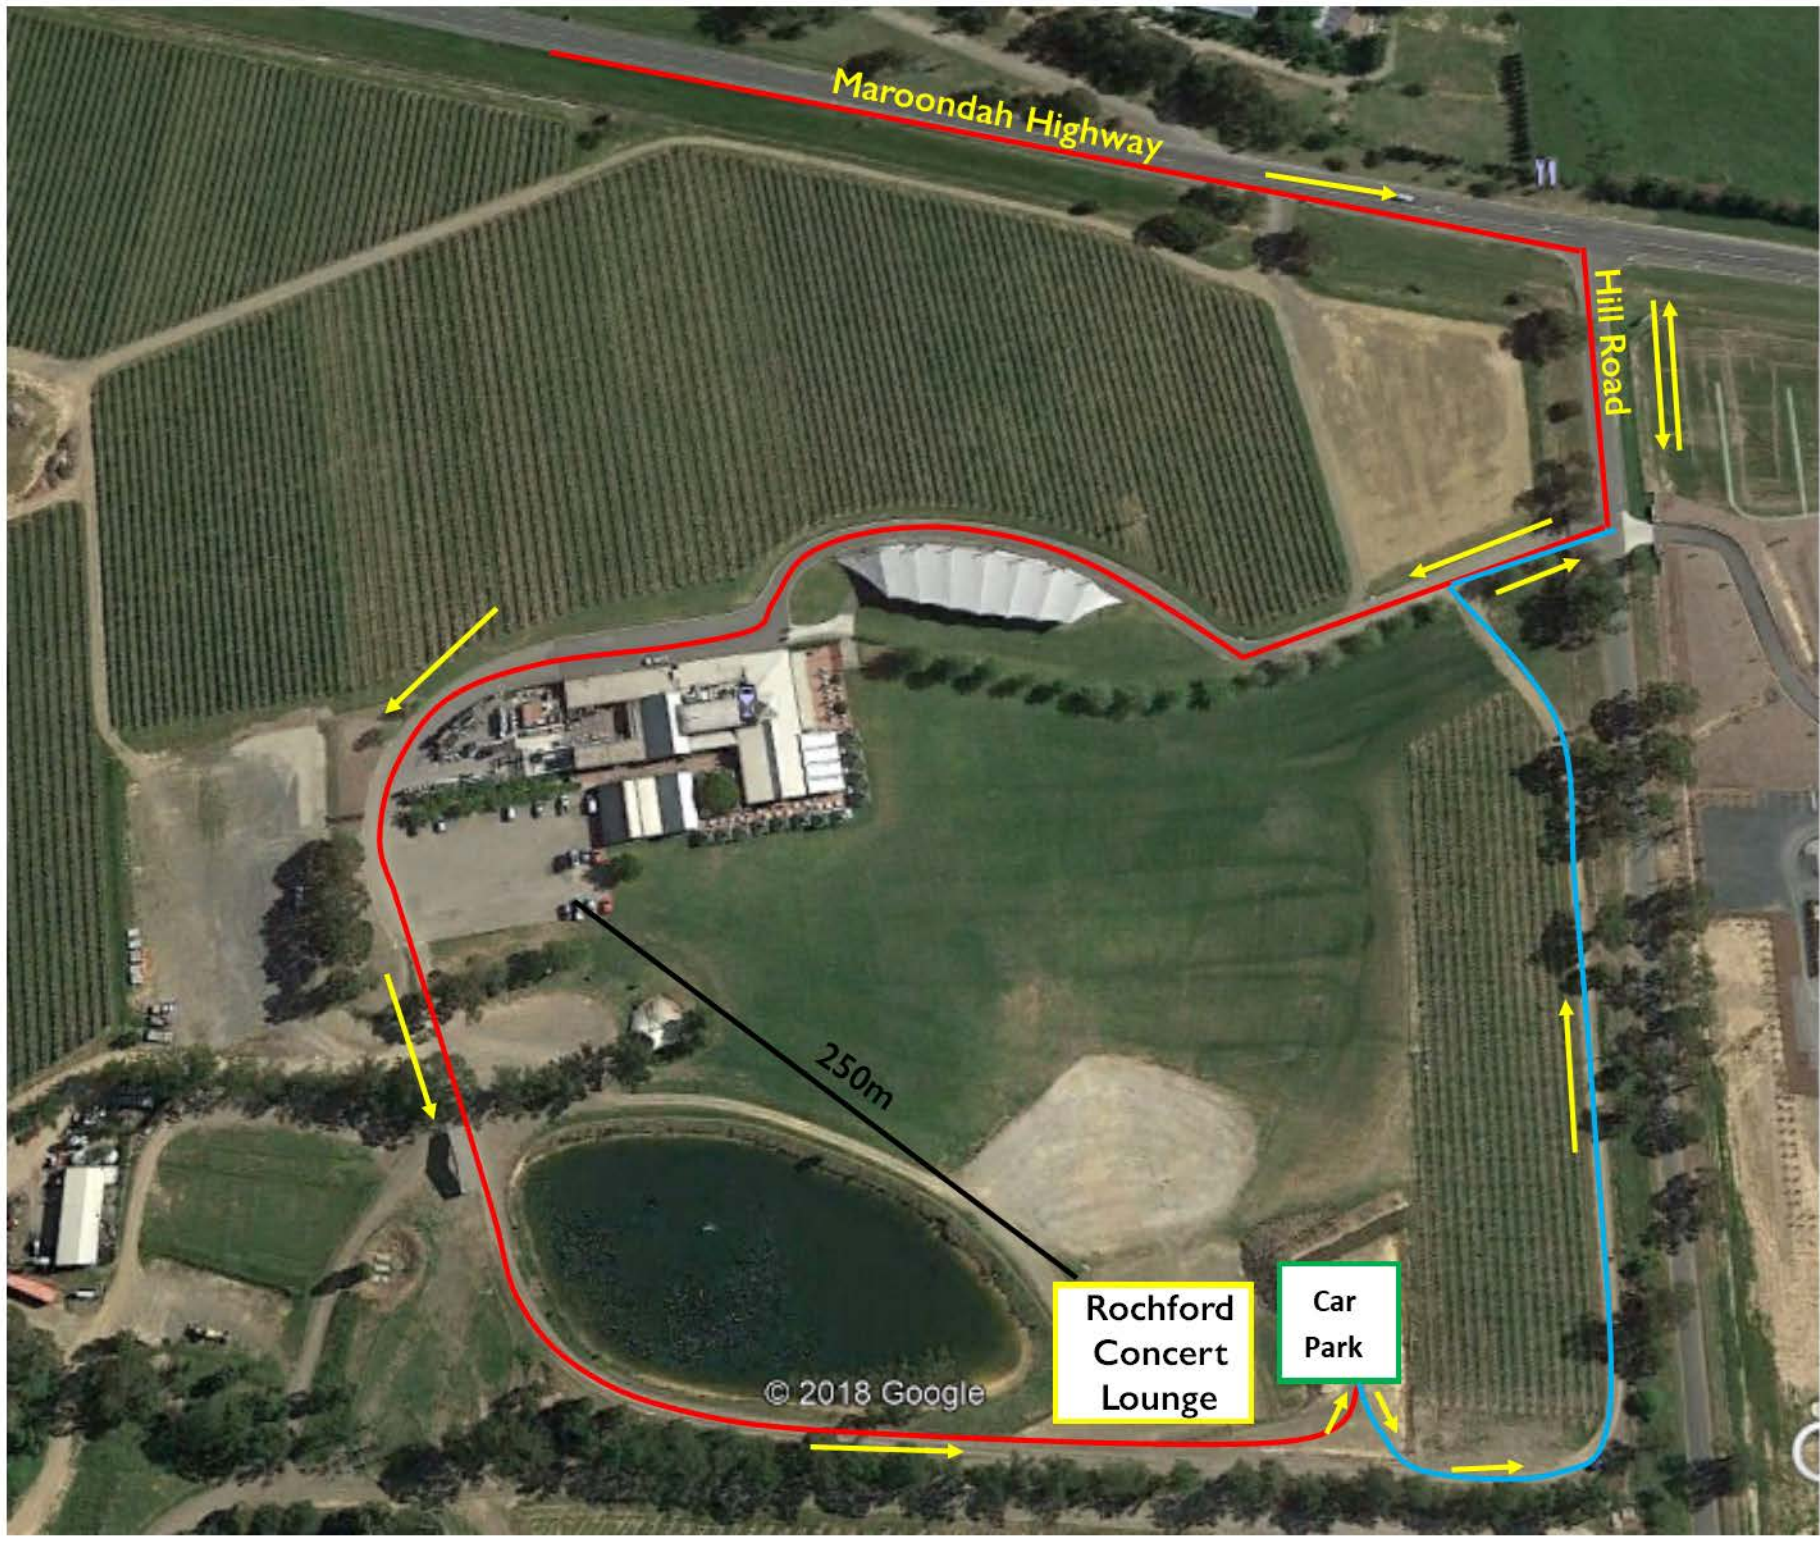

Rochford Concert Lounge Access Map

Entry via Rochford Main Gate

- Car Entry 
- Car Exit 
- Walking Access 
- Car Park 
- Rochford Concert Lounge 
- Direction 

© 2018 Google

Rochford Concert Lounge

Car Park

Maroondah Highway

Hill Road

250m